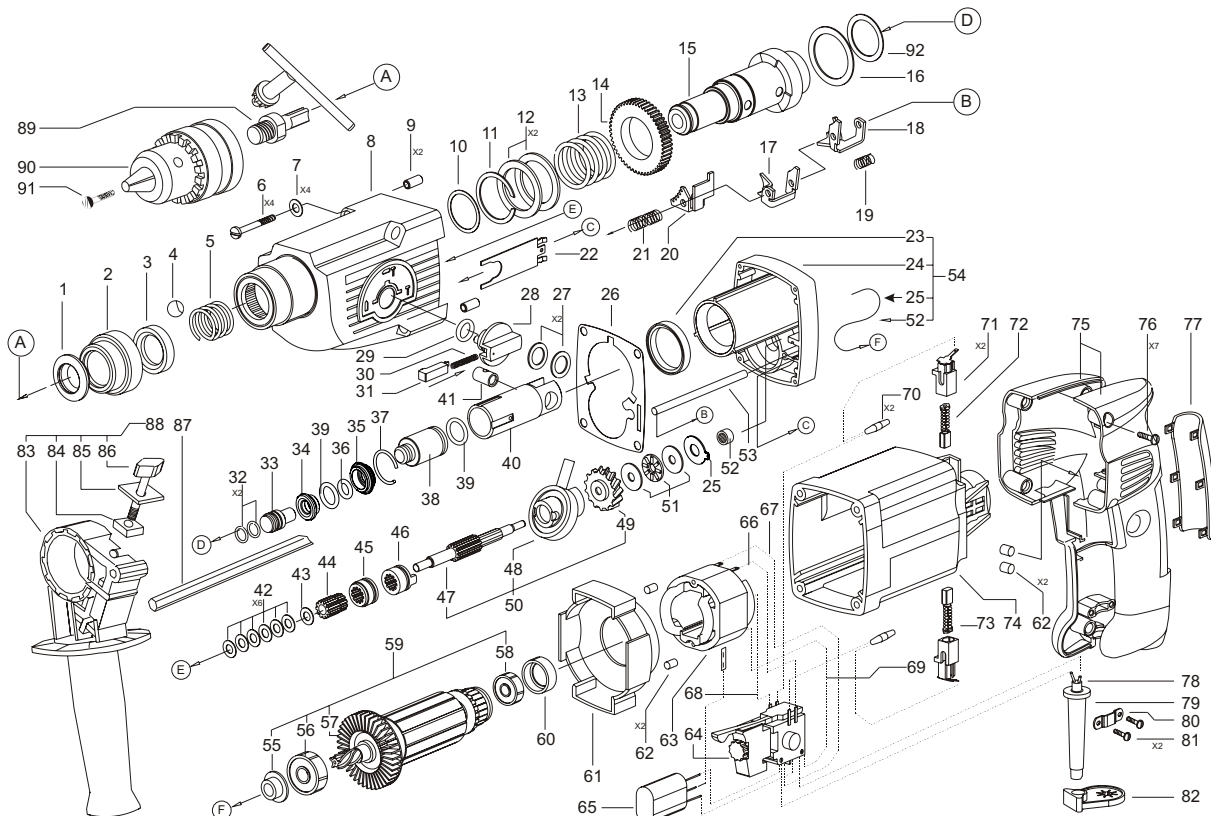

POS. No.	Ref.No.	Description	POS. No.	Ref.No.	Description
1	126964	Circlip	48	126994	Rolling thrust bearing
2	170063	Releasing bush	49	154585	Large intermediate gear
3	130767	Ring	50	154583	Gear shaft complement
4	330097	Pellet 6,747-100	51	154587	Bearing 8x16
5	130769	Spring	52	330119	Bearing HK0609
6	360449	Screw M4X40/20 8.8	53	126997	Axle
7	360010	Spring washer 4H	54	154571	Bearing shield set
8	154834	Gear box set	55	150144	Bush
9	127034	Bush	56	330291	Bearing 60002ZP63LDS18
10	126982	Spacer washer	57	121852	Fan
11	330745	Circlip B30-4B	58	330287	Bearing 627-2ZP6LDS18
12	127035	Spacer washer	59	150142	Armature set
13	130731	Spring	60	164934	Rubber bush
14	126971	Spindle gear	61	129789	Diffuser
15	154448	Spindle	62	272960	Claming pin
16	126983	Spacer washer	63	150355	Stator set
17	151375	Switching plate	64	173359	Switch Defond DGQ 1112-HA
18	151374	Switching plate	65	152856	Capacitor
19	151413	Spring	66	128989	Outlet
20	151376	Locking panel	67	116528	Outlet
21	126998	Spring	68	127558	Outlet
22	151377	Spring	69	116546	Outlet
23	150138	Bearing	70	116229	Choke
24	154497	Bearing shield	71	126917	Brush holder set
25	154499	Special Washer	72	121049	Brush with a switch
26	126996	Gasket	73	121050	Brush
27	115431	Spacer washer	74	127012	Body
28	170071	Switch knob	75	151204	Casing handle set
29	330337	O-ring 13x1.5	76	361425	Screw K4X16 TORX 20
30	127005	Spring	77	128006	Insert
31	170072	Fixing bit	78	120324	Cord with a plug
32	330676	O-ring 10x1.5 - FPM70	78	125602	Cord with a plug
33	130735	Medial mandrel	78	127979	Cord with a plug
34	154451	Bush	79	125053	Cord protector
35	154452	Bush	80	256500	Cord clamp
36	331283	O-ring 9x3 - FPM70	81	361360	Screw K 4X9.5 TORX 20
37	330888	Spring ring	82	160963	Key holder
38	130739	Piston	83	121133	Handle
39	330236	O-RING 14X3C	84	114032	Nut M6
40	127036	Cylinder	85	271221	Plate
41	128408	Axle	86	121306	Butterfly screw set
42	115221	Spring 12x6,2x0,5	87	121134	Depth gauge
43	126987	Spacer washer	88	121152	Handle set
44	151379	Spindle gear II for Gear shaft	89	127040	Adapter for chuck
45	151373	Bush	90	118984	Chuck B13L
46	151372	Bush	91	360582	Screw M6LHX30-8.8
47	151378	Gear shaft	92	150137	Spacer washer